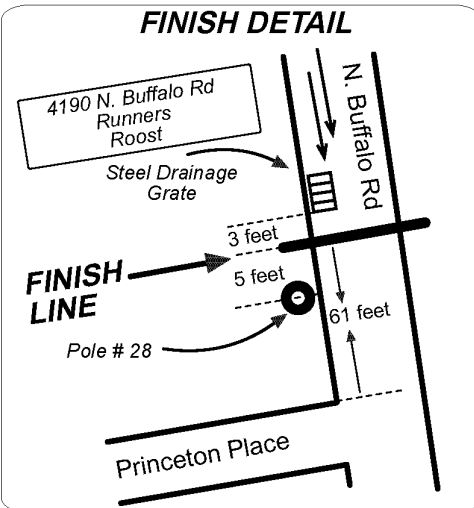

Holly Jolly 5K

Orchard Park, NY

USATF Certificate

NY12143JG

Effective: 11/23/2012
through 12/31/2022

Measured by Jeff John
BuffaloRunners.com

November 12, 2012

Calibration Course: ECCS, NY12130JG

- MILE SPLITS**
- START** In the Jubilee/Rite Aid plaza parking lot, south side, at the first parking space stripe, 41' 6" east of Rite Aid curb.
 - 1 MILE** At 28 Burbank Dr, 27' past the grate on east side of road.
 - Turn-Around** On New Taylor Rd, exactly at center of Pole # NYSEG 32 and 50 feet from intersect with S. Taylor Rd.
 - 2 MILE** At 4166 Liberty Dr, 18' past grate, and before Emerson Dr.
 - 3 MILE** On New Taylor Rd, 2' before x-walk at intersect with N. Buffalo Rd.
 - FINISH** Near 4190 N. Buffalo Rd, 61' before (south of) Princeton Place and 5' before Pole # 28, and 3' past the drainage grate.