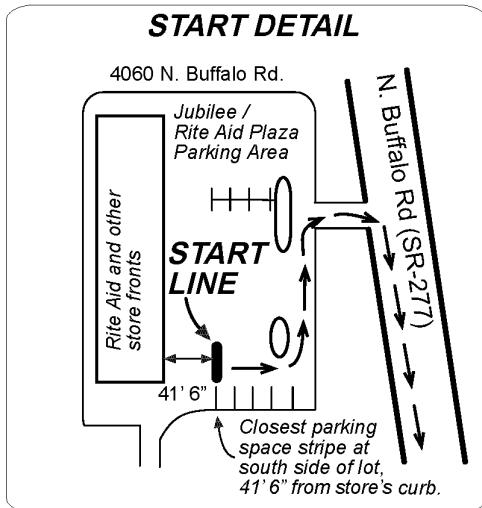

Holly Jolly 5K

Orchard Park, NY

USATF Certificate

NY12143JG

Effective: 11/23/2012
through 12/31/2022

Measured by Jeff John
BuffaloRunners.com

November 12, 2012

Calibration Course: ECCS, NY12130JG

- MILE SPLITS**
- START** In the Jubilee/Rite Aid plaza parking lot, south side, at the first parking space stripe, 41' 6" east of Rite Aid curb.
 - 1 MILE** At 28 Burbank Dr, 27' past the grate on east side of road.
 - Turn-Around** On New Taylor Rd, exactly at center of Pole # NYSEG 32 and 50 feet from intersect with S. Taylor Rd.
 - 2 MILE** At 4166 Liberty Dr, 18' past grate, and before Emerson Dr.
 - 3 MILE** On New Taylor Rd, 2' before x-walk at intersect with N. Buffalo Rd.
 - FINISH** Near 4190 N. Buffalo Rd, 61' before (south of) Princeton Place and 5' before Pole # 28, and 3' past the drainage grate.