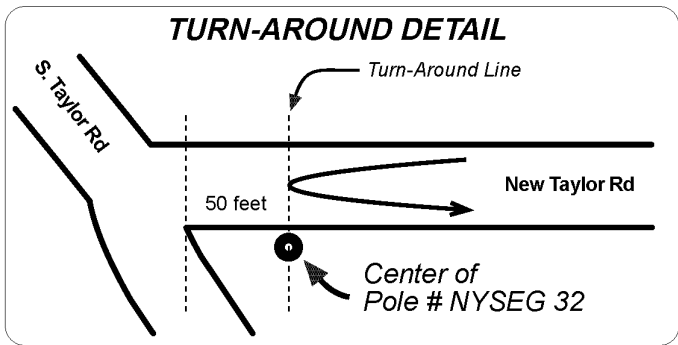

Holly Jolly 5K

Orchard Park, NY

USATF Certificate

NY12143JG

Effective: 11/23/2012
through 12/31/2022

Measured by Jeff John
BuffaloRunners.com

November 12, 2012

Calibration Course: ECCS, NY12130JG

- MILE SPLITS**
- START** In the Jubilee/Rite Aid plaza parking lot, south side, at the first parking space stripe, 41' 6" east of Rite Aid curb.
 - 1 MILE** At 28 Burbank Dr, 27' past the grate on east side of road.
 - Turn-Around** On New Taylor Rd, exactly at center of Pole # NYSEG 32 and 50 feet from intersect with S. Taylor Rd.
 - 2 MILE** At 4166 Liberty Dr, 18' past grate, and before Emerson Dr.
 - 3 MILE** On New Taylor Rd, 2' before x-walk at intersect with N. Buffalo Rd.
 - FINISH** Near 4190 N. Buffalo Rd, 61' before (south of) Princeton Place and 5' before Pole # 28, and 3' past the drainage grate.