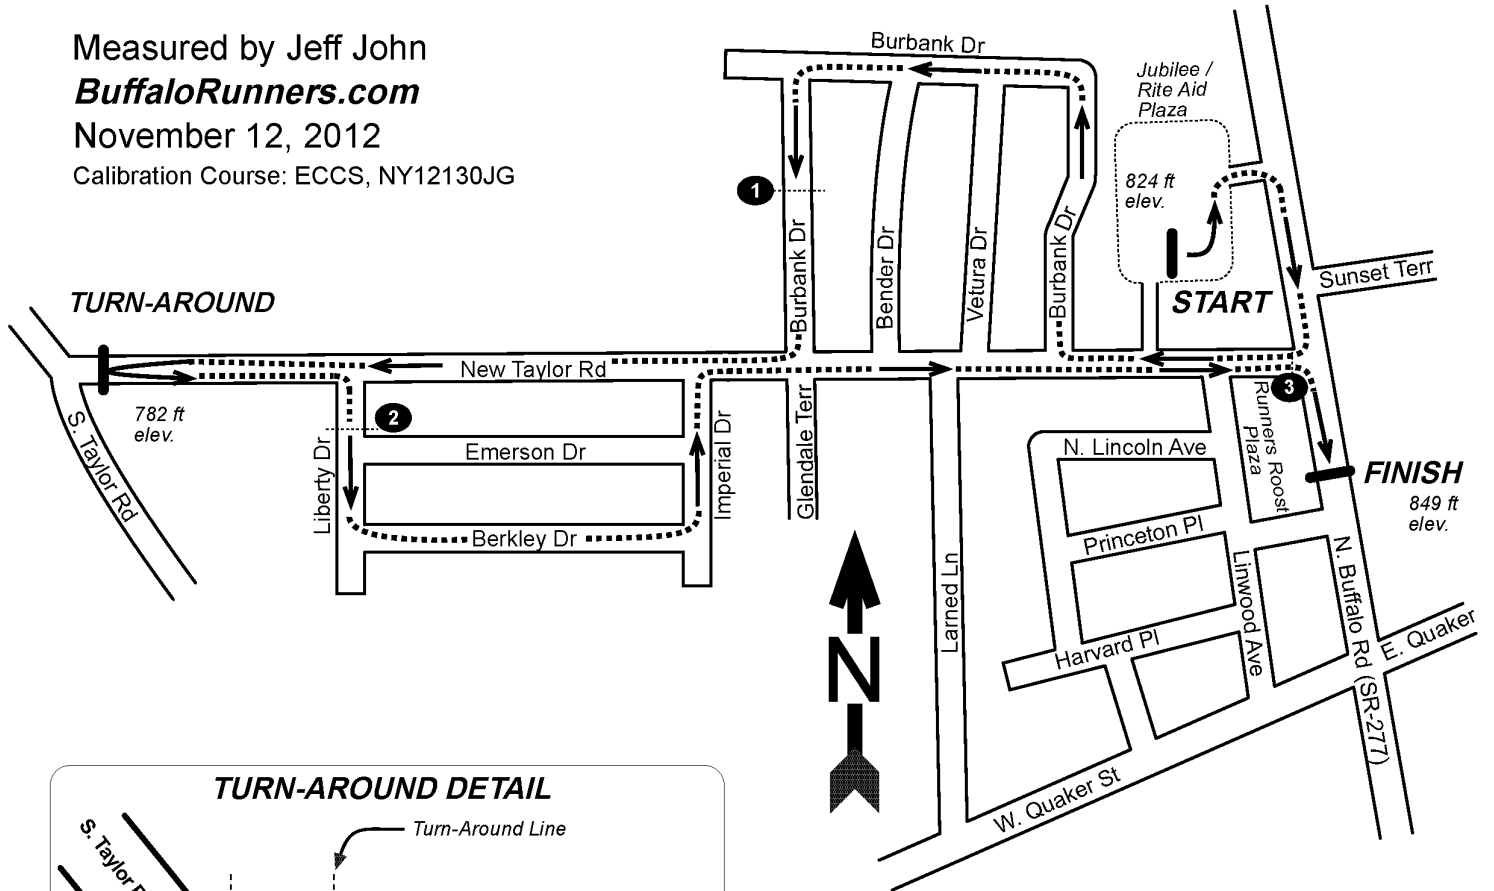

Holly Jolly 5K

Orchard Park, NY

USATF Certificate

NY12143JG

Effective: 11/23/2012
through 12/31/2022

Measured by Jeff John
BuffaloRunners.com

November 12, 2012

Calibration Course: ECCS, NY12130JG

- MILE SPLITS**
- START** In the Jubilee/Rite Aid plaza parking lot, south side, at the first parking space stripe, 41' 6" east of Rite Aid curb.
 - 1 MILE** At 28 Burbank Dr, 27' past the grate on east side of road.
 - Turn-Around** On New Taylor Rd, exactly at center of Pole # NYSEG 32 and 50 feet from intersect with S. Taylor Rd.
 - 2 MILE** At 4166 Liberty Dr, 18' past grate, and before Emerson Dr.
 - 3 MILE** On New Taylor Rd, 2' before x-walk at intersect with N. Buffalo Rd.
 - FINISH** Near 4190 N. Buffalo Rd, 61' before (south of) Princeton Place and 5' before Pole # 28, and 3' past the drainage grate.